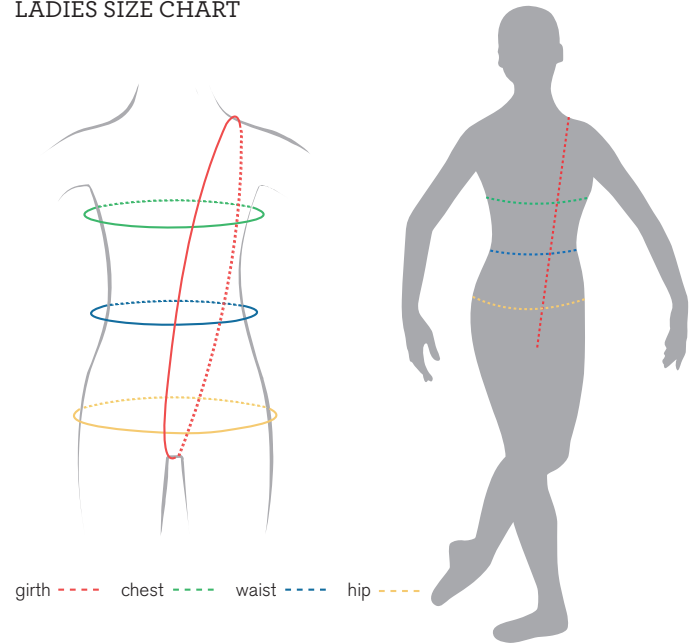

GIRLS SIZE CHART

LADIES SIZE CHART

GIRLS SIZE CHART

	2-4 - 00		4-6 (CHP) - 0		6x-7 (CHS) - 1		8-10 (CHM) - 1B		12 (CHL) - 2		14 - 3A	
	inches	cms	inches	cms	inches	cms	inches	cms	inches	cms	inches	cms
CHEST	20-21	51-53	21-23	53-58	23-25	58-64	25-27	64-69	27-29	69-74	29-31	74-79
WAIST	18-19	46-48	19-21	48-53	21-22	53-56	22-23	56-58	23-25	58-64	26-28	66-71
HIP	21-23	53-58	23-25	58-64	25-27	64-69	27-29	69-74	29-31	74-79	31-33	79-84
GIRTH	32-35	81-89	36-39	91-99	40-43	102-109	44-47	112-119	48-51	122-130	52-55	132-140
INSEAM	18-20	46-51	20-22	51-56	22-24	56-61	24-26	61-66	26-28	66-71	28-30	71-76

LADIES SIZE CHART

	SMALL (S) - 3		MEDIUM (M) - 4		LARGE (L) - 5	
	inches	cms	inches	cms	inches	cms
CHEST	32-34	81-86	34-36	86-91	36-38	91-97
WAIST	24-26	61-66	26-28	66-71	28-30	71-76
HIP	35-37	89-94	37-39	94-99	39-41	99-104
GIRTH	57-59	145-150	59-61	150-155	61-63	155-160
INSEAM	30-34	76-86	30-34	76-86	30-34	76-86