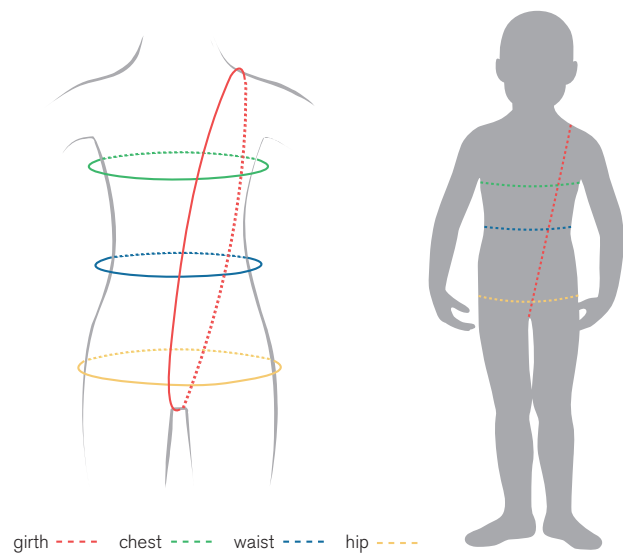

GIRLS SIZE CHART

LADIES SIZE CHART

GIRLS SIZE CHART

	2-4 - 00		4-6 (CHP) - 0		6x-7 (CHS) - 1		8-10 (CHM) - 1B		12 (CHL) - 2		14 - 3A	
	inches	cms	inches	cms	inches	cms	inches	cms	inches	cms	inches	cms
CHEST	20-21	51-53	21-23	53-58	23-25	58-64	25-27	64-69	27-29	69-74	29-31	74-79
WAIST	18-19	46-48	19-21	48-53	21-22	53-56	22-23	56-58	23-25	58-64	26-28	66-71
HIP	21-23	53-58	23-25	58-64	25-27	64-69	27-29	69-74	29-31	74-79	31-33	79-84
GIRTH	32-35	81-89	36-39	91-99	40-43	102-109	44-47	112-119	48-51	122-130	52-55	132-140
INSEAM	18-20	46-51	20-22	51-56	22-24	56-61	24-26	61-66	26-28	66-71	28-30	71-76

LADIES SIZE CHART

	SMALL (S) - 3		MEDIUM (M) - 4		LARGE (L) - 5	
	inches	cms	inches	cms	inches	cms
CHEST	32-34	81-86	34-36	86-91	36-38	91-97
WAIST	24-26	61-66	26-28	66-71	28-30	71-76
HIP	35-37	89-94	37-39	94-99	39-41	99-104
GIRTH	57-59	145-150	59-61	150-155	61-63	155-160
INSEAM	30-34	76-86	30-34	76-86	30-34	76-86